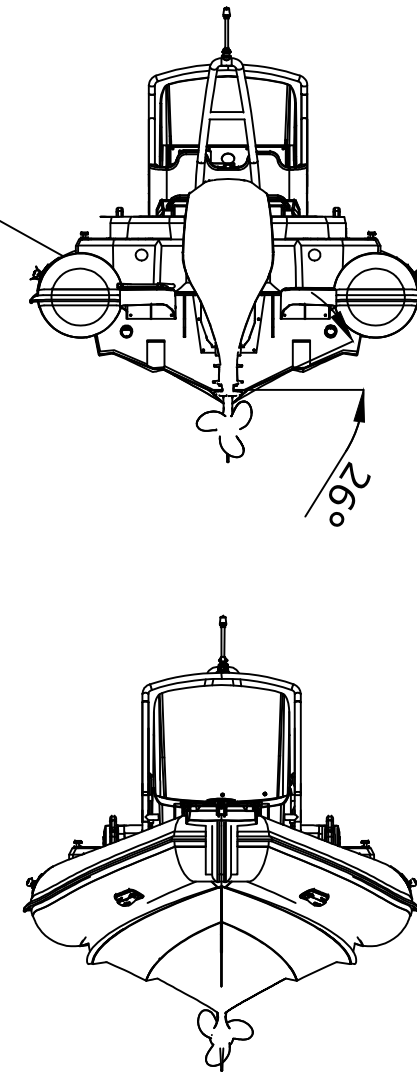

SPORT 650

SPECIFICATIONS

531-470mm/1'9"-1'7"

SPECIFICATIONS AND MAXIMUM CAPACITIES (Subject to change without notice. Tolerances: dimensions $\pm 2.5\%$, weights $\pm 5\%$)

MODEL	ISO 5819 PART	ISO 6185	Crew		#	Weight		Shaft	Outboard Engine		Shower kit		Fuel tank Capacity		Tow post		Rollbar		Wet Weight (Approximate) 150HP (111.9KW) + Fuel		AIR CHAMBERS	Pressure					
			KG	LB		KG	LB		KG	LB	KG	LB	L	GAL	KG	LB	KG	LB	KG	LB		PSI	BAR				
SPORT 650	3	C	1366	3011	13	975	2150	XL	111.9	150	260.7	575	783	1726	14.4	31.7	140	37	21	46	/	/	1193.1	2630	6	3.63	0.25

Boat weight includes: console, seat, sundeck, platform