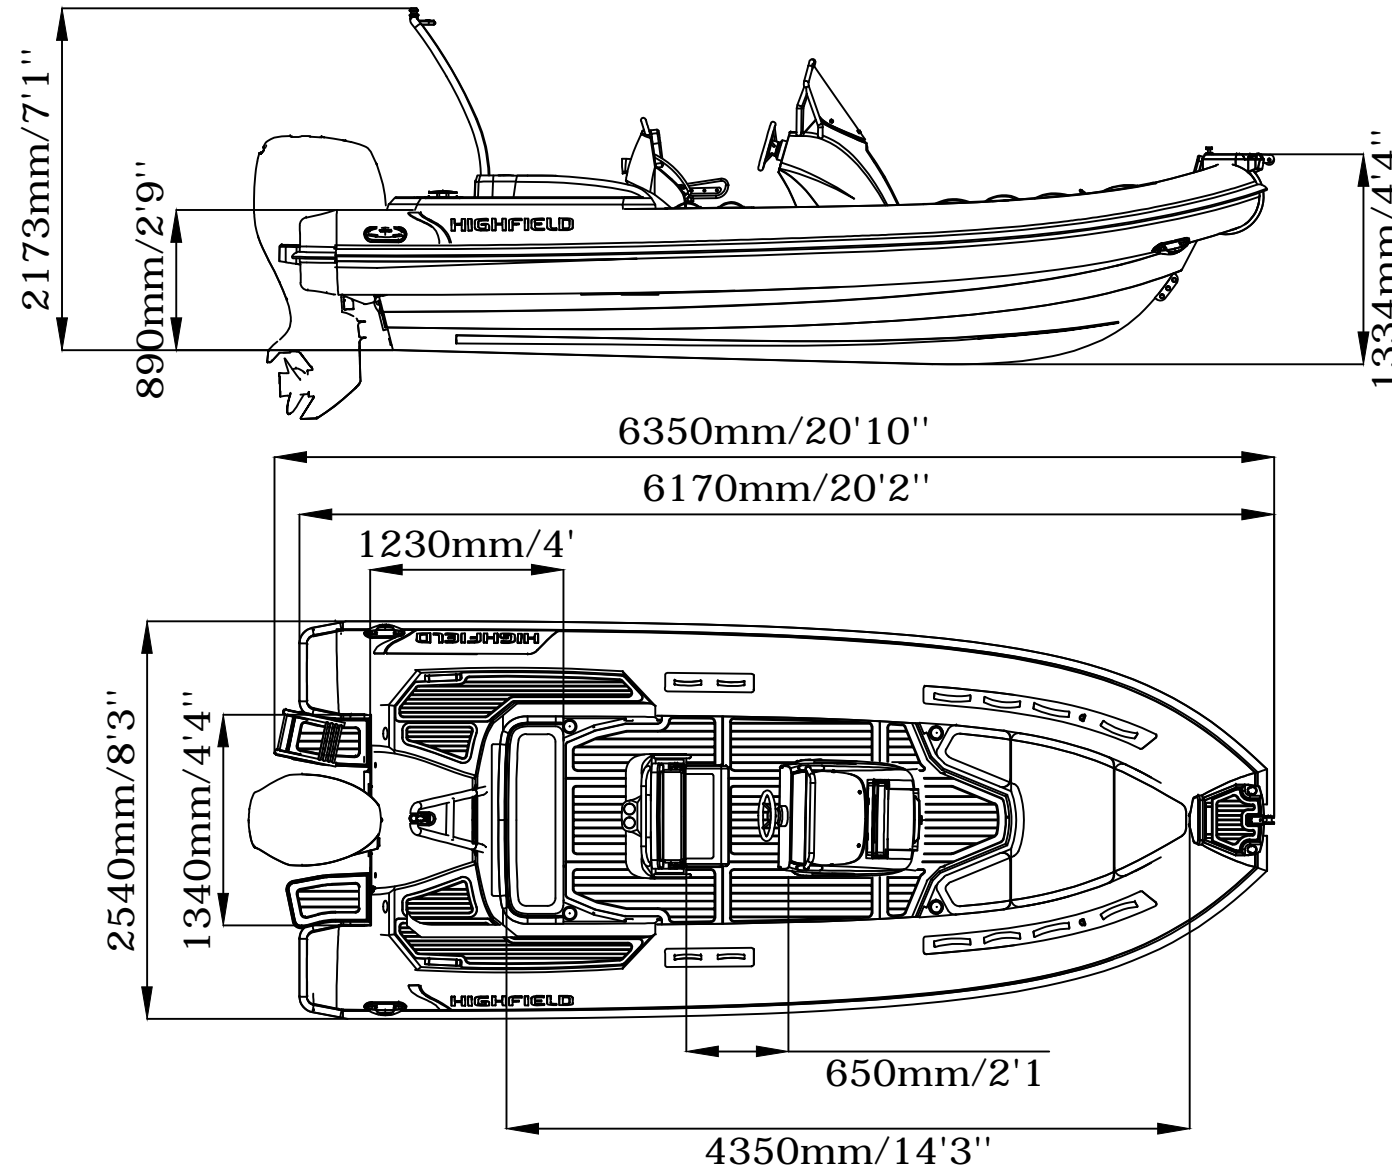

SPORT 650

SPECIFICATIONS

531-470mm/1'9"-1'7"

SPECIFICATIONS AND MAXIMUM CAPACITIES (Subject to change without notice. Tolerances: dimensions $\pm 2.5\%$, weights $\pm 5\%$)

MODEL	ISO 5819 PART	ISO 6185	Crew		#	Weight		Shaft	Outboard Engine		Shower kit		Fuel tank Capacity		Tow post		Rollbar		Wet Weight (Approximate) 150HP (111.9KW) + Fuel		AIR CHAMBERS	Pressure					
			KG	LB		KG	LB		KG	LB	KG	LB	L	GAL	KG	LB	KG	LB	KG	LB		PSI	BAR				
SPORT 650	3	C	1366	3011	13	975	2150	XL	111.9	150	260.7	575	783	1726	14.4	31.7	140	37	21	46	/	/	1193.1	2630	6	3.63	0.25

Boat weight includes: console, seat, sundeck, platform