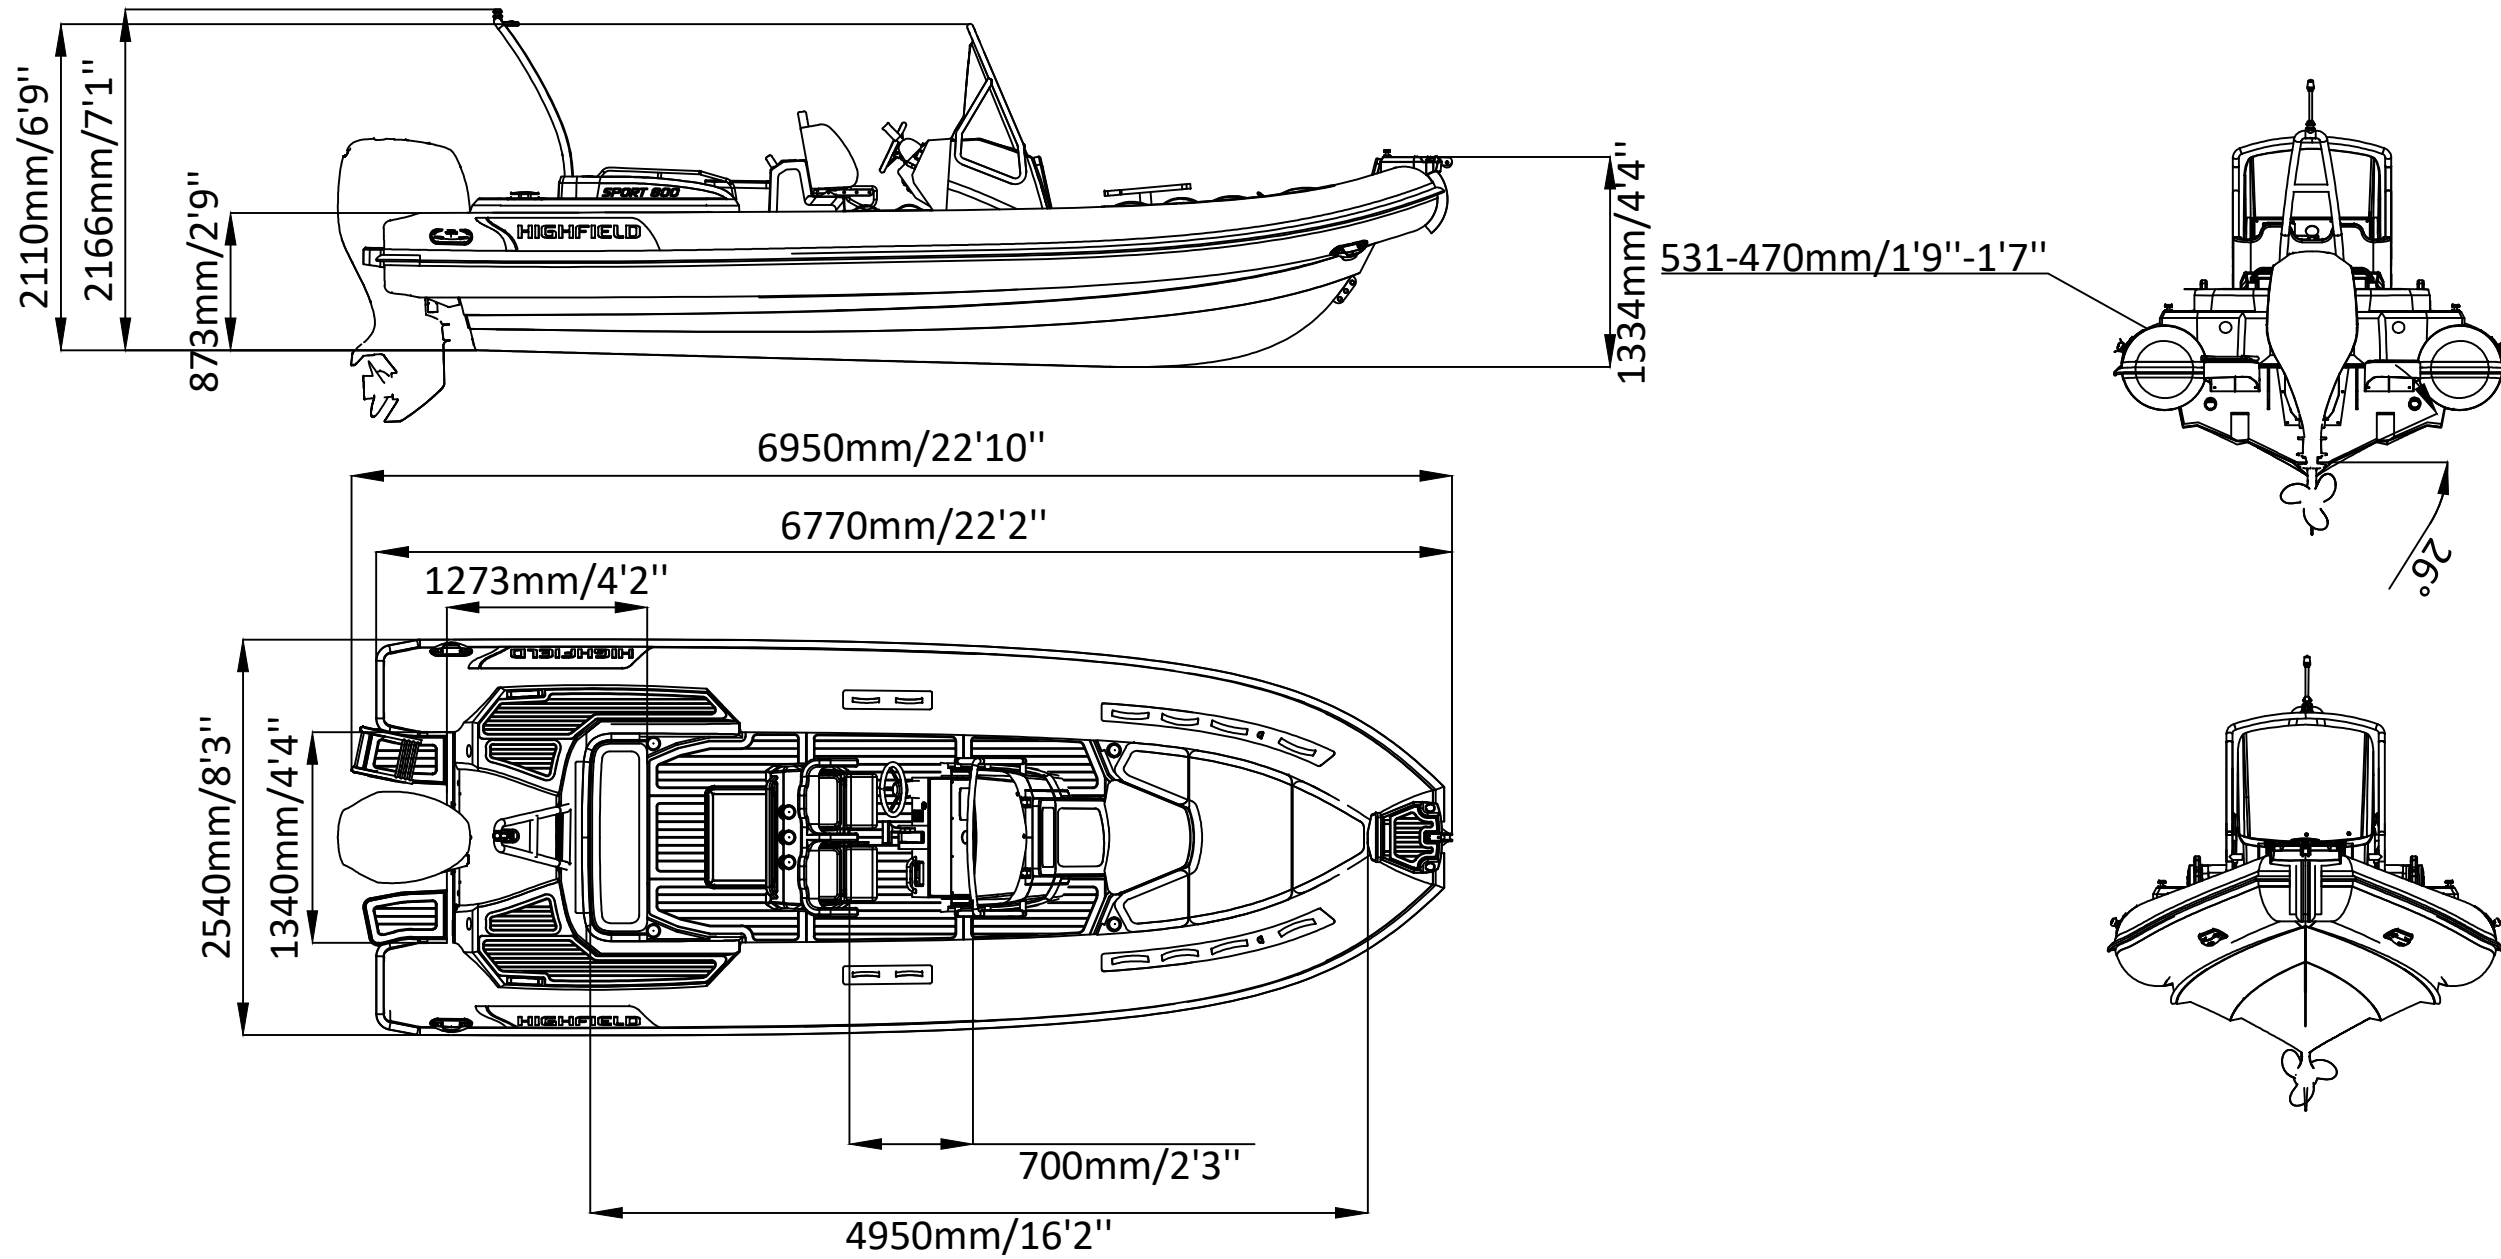

# SPORT 700

# SPECIFICATIONS

SPECIFICATIONS AND MAXIMUM CAPACITIES (Subject to change without notice. Tolerances: dimensions ±2.5%, weights ±5%)

| MODEL     | ISO 6185 PART | ISO 6185 | Occupants |      | #  | Weight |      | Shaft | Outboard Engine |     | Shower kit |     | Fuel tank Capacity |      | Tow post |      | Rollbar |    | Wet Weight (Approximate)<br>200HP (149.2KW)<br>+Fuel |    | AIR CHAMBERS | Pressure |        |      |   |      |      |
|-----------|---------------|----------|-----------|------|----|--------|------|-------|-----------------|-----|------------|-----|--------------------|------|----------|------|---------|----|--|----|--------------|----------|--------|------|---|------|------|
|           |               |          | KG        | LB   |    | KG     | LB   |       | KG              | LB  | KG         | LB  | L                  | GAL  | KG       | LB   | KG      | LB | KG   | LB |              | PSI      | BAR    |      |   |      |      |
|           |               |          |           |      |    |        |      |       |                 |     |            |     |                    |      |          |      |         |    |  |    |              |          |        |      |   |      |      |
| SPORT 700 | 3             | C        | 1366      | 3011 | 13 | 975    | 2150 | XL    | 149.2           | 200 | 260.7      | 575 | 895                | 1973 | 14.4     | 31.7 | 140     | 37 | 21   | 46 | /            | /        | 1290.7 | 2667 | 6 | 3.63 | 0.25 |

Boat weight includes: console, seat, sundeck, platform