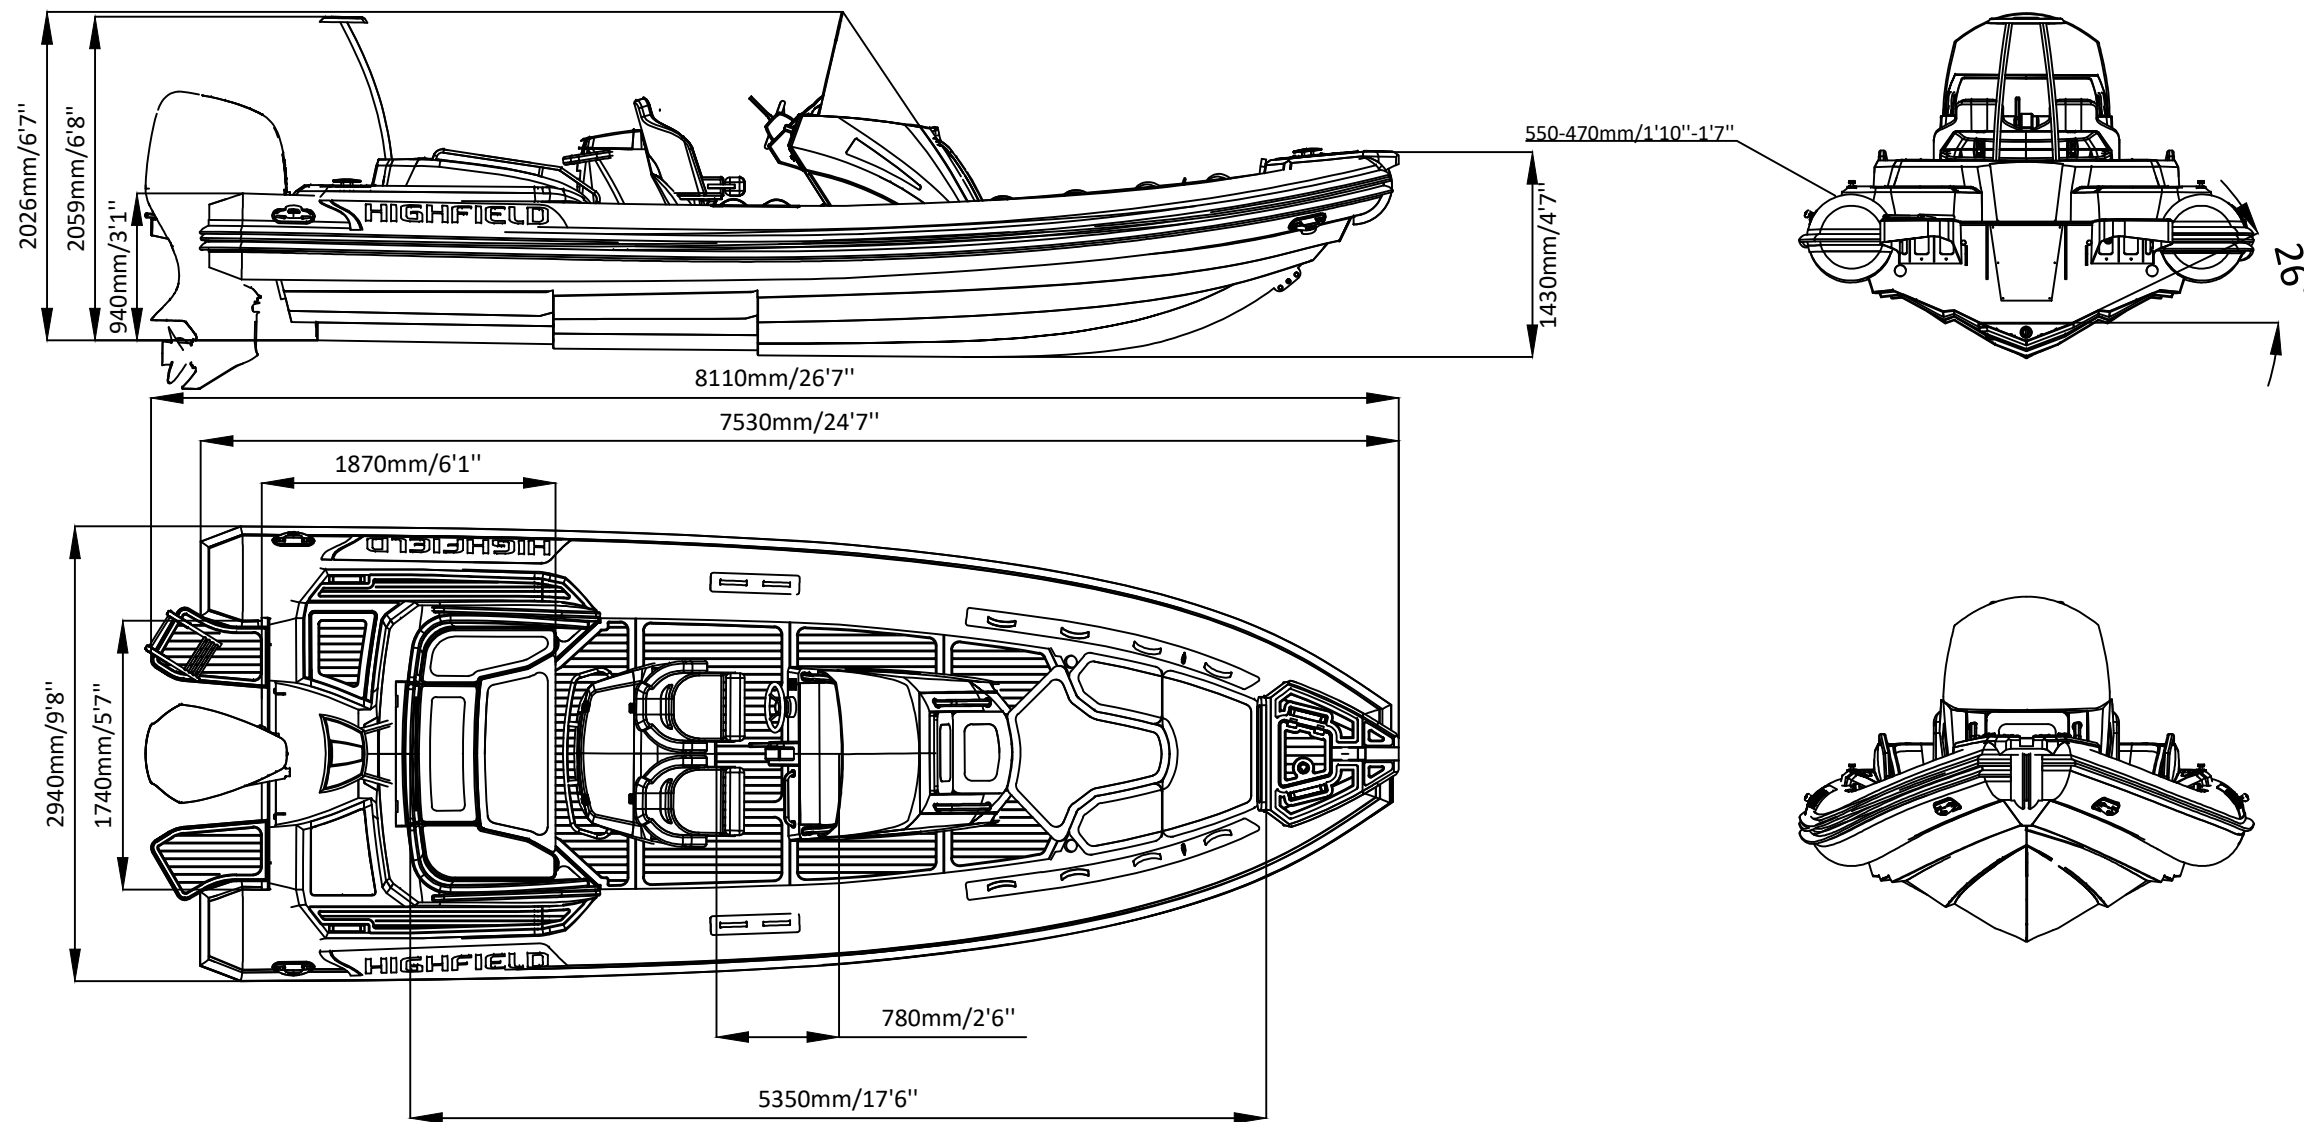

SPORT 800

SPECIFICATIONS

SPECIFICATIONS AND MAXIMUM CAPACITIES (Subject to change without notice. Tolerances: dimensions ±2.5%, weights ±5%)

MODEL	ISO 6185 PART	ISO 6185	Crew		#	Weight		Shaft	Outboard Engine		Shower kit		Fuel tank Capacity		Tow post		Rollbar		Wet Weight (Approximate) 300HP (223.8KW) +Fuel		AIR CHAMBERS	Pressure					
			KG	LB		KG	LB		KG	LB	KG	LB	L	GAL	KG	LB	KG	LB	PSI	BAR							
SPORT 800	3	C	1588	3500	15	1125	2480	XL	223.8	300	312.5	689	1150	2535	14.4	31.7	250	66	21	46	/	/	1476.5	3255	6	3.63	0.25

Boat weight includes: console, seat, sundeck, platform