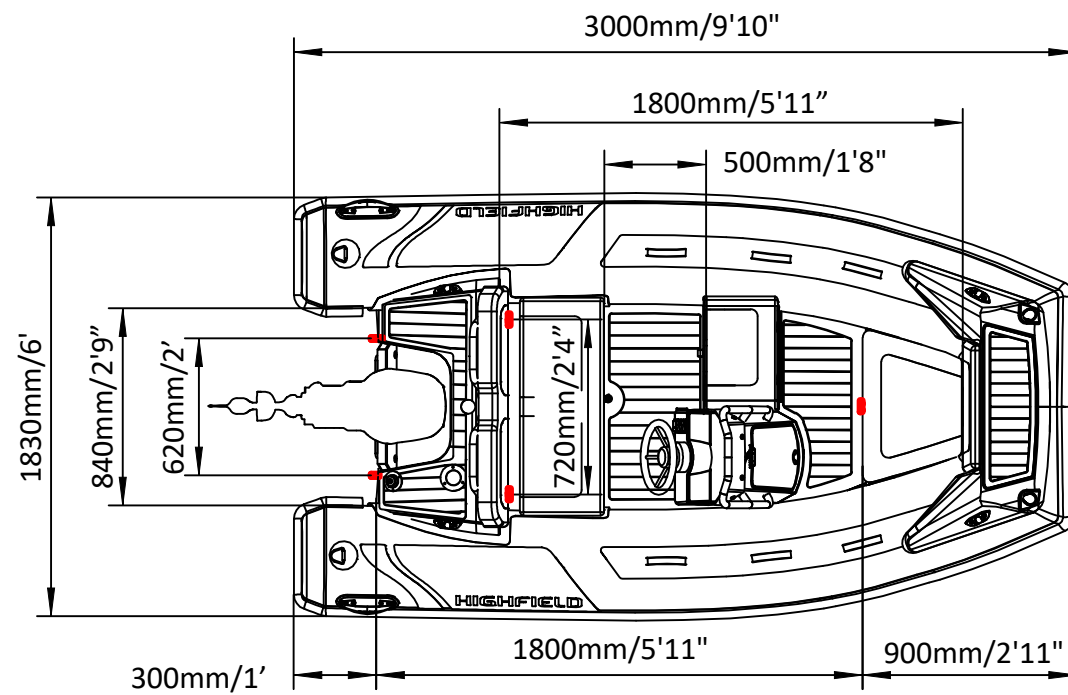

# SPORT 300

# SPECIFICATIONS

SPECIFICATIONS AND MAXIMUM CAPACITIES (Subject to change without notice. Tolerances: dimensions ±2.5%, weights ±5%)

| MODEL     | ISO 6185 PART | ISO 6185 |     |      | # |     |     | Shaft | Outboard Engine |            |       |     | Sundeck |     | Fuel Tank Capacity |     | Tow post |    | Rollbar |    | Wet Weight (Approximate)<br>30HP (22.38KW)<br>+Fuel |    | AIR CHAMBERS |     |     |      |      |
|-----------|---------------|----------|-----|------|---|-----|-----|-------|-----------------|------------|-------|-----|---------|-----|--------------------|-----|----------|----|---------|----|---|----|--------------|-----|-----|------|------|
|           |               |          | KG  | LB   |   | KG  | LB  |       | Max power       | Max weight | KG    | LB  | KG      | LB  | L                  | GAL | KG       | LB | KG      | LB | KG  | LB |              | PSI | BAR |      |      |
|           |               |          |     |      |   |     |     |       | KW              | HP         | KG    | LB  |         |     |                    |     |          |    |         |    |   |    |              |     |     |      |      |
| SPORT 300 | 3             | C        | 464 | 1023 | 4 | 300 | 661 | L     | 22.38           | 30         | 124.1 | 274 | 175     | 386 | /                  | /   | /        | /  | /       | /  | /   | /  | NA           | NA  | 3   | 3.63 | 0.25 |

Boat weight includes: console