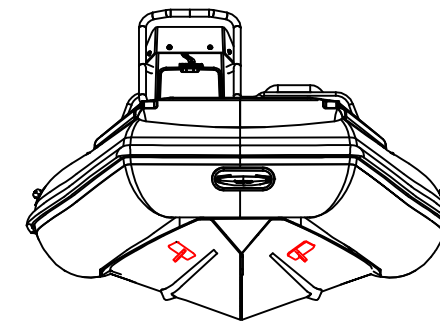

# SPECIFICATIONS

SPECIFICATIONS AND MAXIMUM CAPACITIES (Subject to change without notice. Tolerances: dimensions ±2.5%, weights ±5%)

| MODEL     | ISO 6185 PART | ISO 6185 |     |      | # |     |     | Shaft | Outboard Engine |            |       |     | Sundeck |     | Fuel Tank Capacity |     | Tow post |    | Rollbar |    | Wet Weight (Approximate)<br>30HP (22.38KW)<br>+Fuel |    | AIR CHAMBERS |     |     |      |      |
|-----------|---------------|----------|-----|------|---|-----|-----|-------|-----------------|------------|-------|-----|---------|-----|--------------------|-----|----------|----|---------|----|---|----|--------------|-----|-----|------|------|
|           |               |          | KG  | LB   |   | KG  | LB  |       | Max power       | Max weight | KG    | LB  | KG      | LB  | L                  | GAL | KG       | LB | KG      | LB | KG  | LB |              | PSI | BAR |      |      |
|           |               |          |     |      |   |     |     |       | KW              | HP         | KG    | LB  |         |     |                    |     |          |    |         |    |   |    |              |     |     |      |      |
| SPORT 300 | 3             | C        | 464 | 1023 | 4 | 300 | 661 | L     | 22.38           | 30         | 124.1 | 274 | 175     | 386 | /                  | /   | /        | /  | /       | /  | /   | /  | NA           | NA  | 3   | 3.63 | 0.25 |

Boat weight includes: console