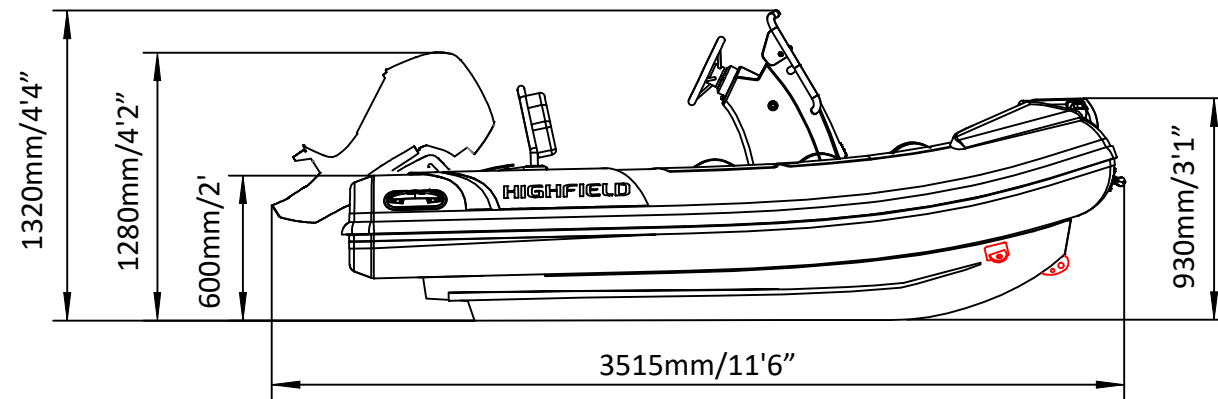

# SPECIFICATIONS

SPECIFICATIONS AND MAXIMUM CAPACITIES (Subject to change without notice. Tolerances: dimensions ±2.5%, weights ±5%)

| MODEL     | ISO 6185 PART | ISO 6185 |     |      | # |     |     | Shaft | Outboard Engine |            |       |     | Sundeck |     | Fuel Tank Capacity |     | Tow post |    | Rollbar |    | Wet Weight (Approximate)<br>30HP (22.38KW)<br>+Fuel |    | AIR CHAMBERS |     |     |      |      |
|-----------|---------------|----------|-----|------|---|-----|-----|-------|-----------------|------------|-------|-----|---------|-----|--------------------|-----|----------|----|---------|----|---|----|--------------|-----|-----|------|------|
|           |               |          | KG  | LB   |   | KG  | LB  |       | Max power       | Max weight | KG    | LB  | KG      | LB  | L                  | GAL | KG       | LB | KG      | LB | KG  | LB |              | PSI | BAR |      |      |
|           |               |          |     |      |   |     |     |       | KW              | HP         | KG    | LB  |         |     |                    |     |          |    |         |    |   |    |              |     |     |      |      |
| SPORT 300 | 3             | C        | 464 | 1023 | 4 | 300 | 661 | L     | 22.38           | 30         | 124.1 | 274 | 175     | 386 | /                  | /   | /        | /  | /       | /  | /   | /  | NA           | NA  | 3   | 3.63 | 0.25 |

Boat weight includes: console