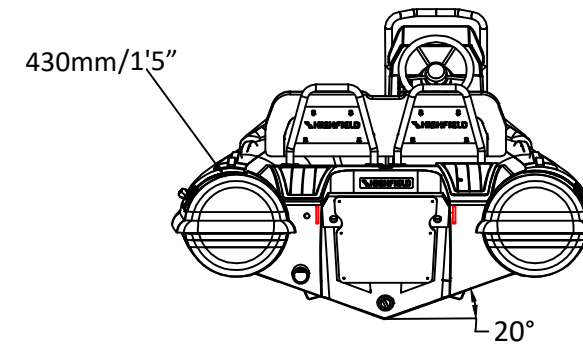

# SPECIFICATIONS

SPECIFICATIONS AND MAXIMUM CAPACITIES (Subject to change without notice. Tolerances: dimensions ±2.5%, weights ±5%)

| MODEL     | ISO 6185 PART | ISO 6185 |     |      | # |     |     | Shaft | Outboard Engine |            |       |     | Sundeck |     | Fuel Tank Capacity |     | Tow post |    | Rollbar |    | Wet Weight (Approximate)<br>30HP (22.38KW)<br>+Fuel |    | AIR CHAMBERS |     |     |      |      |
|-----------|---------------|----------|-----|------|---|-----|-----|-------|-----------------|------------|-------|-----|---------|-----|--------------------|-----|----------|----|---------|----|---|----|--------------|-----|-----|------|------|
|           |               |          | KG  | LB   |   | KG  | LB  |       | Max power       | Max weight | KG    | LB  | KG      | LB  | L                  | GAL | KG       | LB | KG      | LB | KG  | LB |              | PSI | BAR |      |      |
|           |               |          |     |      |   |     |     |       | KW              | HP         | KG    | LB  |         |     |                    |     |          |    |         |    |   |    |              |     |     |      |      |
| SPORT 300 | 3             | C        | 464 | 1023 | 4 | 300 | 661 | L     | 22.38           | 30         | 124.1 | 274 | 175     | 386 | /                  | /   | /        | /  | /       | /  | /   | /  | NA           | NA  | 3   | 3.63 | 0.25 |

Boat weight includes: console