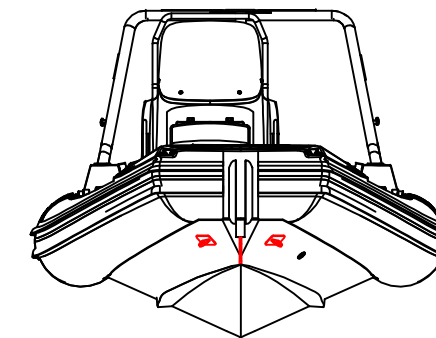

# SPORT 560

# SPECIFICATIONS

SPECIFICATIONS AND MAXIMUM CAPACITIES (Subject to change without notice. Tolerances: dimensions ±2.5%, weights ±5%)

MODEL	ISO 6185 PART	ISO 6185	Crew		#	Weight		Shaft	Outboard Engine		Sundeck		Fuel Tank Capacity		Tow post		Rollbar		Wet Weight (Approximate) 30HP (22.38KW) +Fuel		AIR CHAMBERS	Pressure					
			KG	LB		KG	LB		KG	LB	KG	LB	L	GAL	KG	LB	KG	LB	KG	LB		PSI	BAR				
SPORT 560	3	C	1188	2619	12	900	1984	XL	85.79	115	258.6	570	581	1280	17	37.5	105	27.7	12.5	27.6	17.5	38.6	918	2024	6	3.63	0.25

Boat weight includes: console, seat