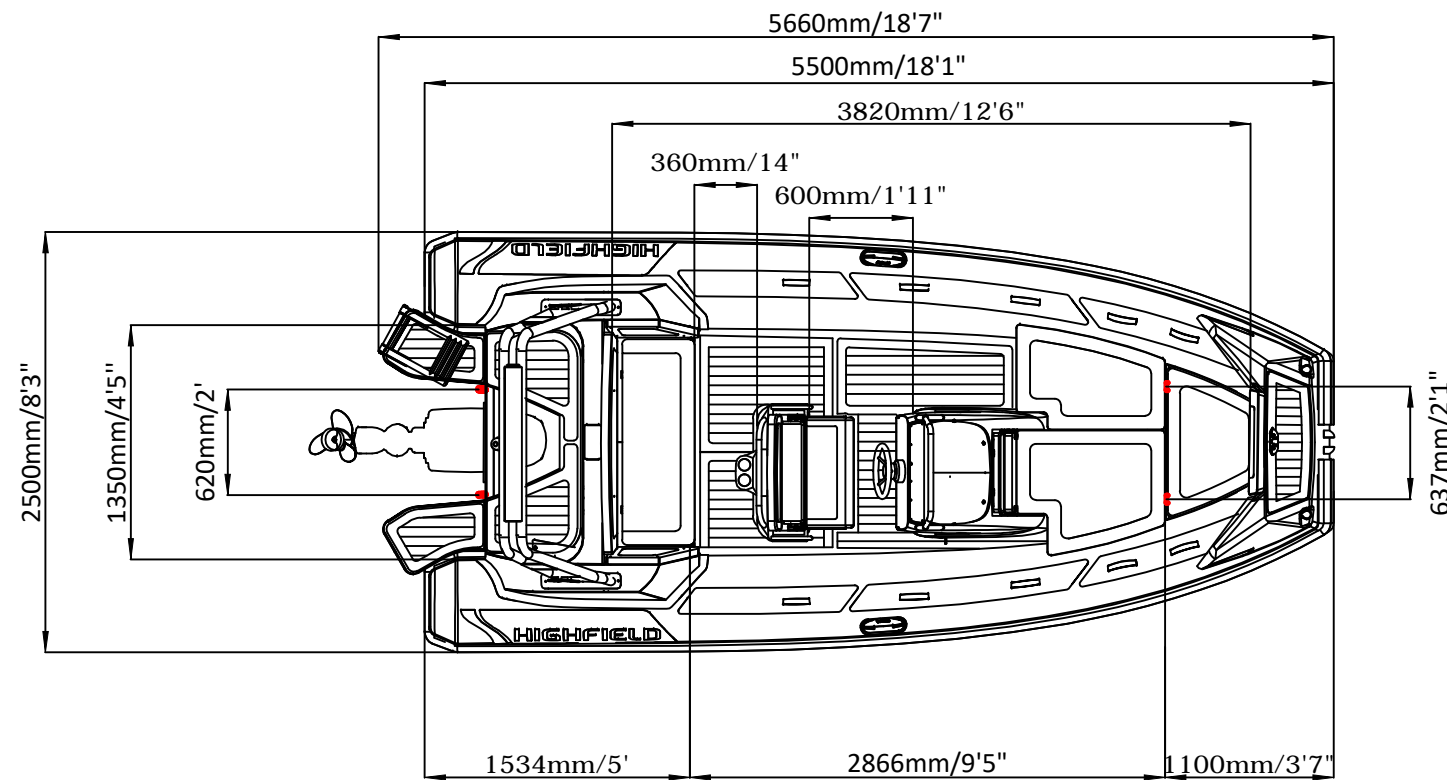

# SPORT 560

# SPECIFICATIONS

SPECIFICATIONS AND MAXIMUM CAPACITIES (Subject to change without notice. Tolerances: dimensions ±2.5%, weights ±5%)

MODEL	ISO 6185 PART	ISO 6185	Crew		#	Weight		Shaft	Outboard Engine		Sundeck		Fuel Tank Capacity		Tow post		Rollbar		Wet Weight (Approximate) 30HP (22.38KW) +Fuel		AIR CHAMBERS	Pressure					
			KG	LB		KG	LB		KG	LB	KG	LB	L	GAL	KG	LB	KG	LB	KG	LB		PSI	BAR				
SPORT 560	3	C	1188	2619	12	900	1984	XL	85.79	115	258.6	570	581	1280	17	37.5	105	27.7	12.5	27.6	17.5	38.6	918	2024	6	3.63	0.25

Boat weight includes: console, seat