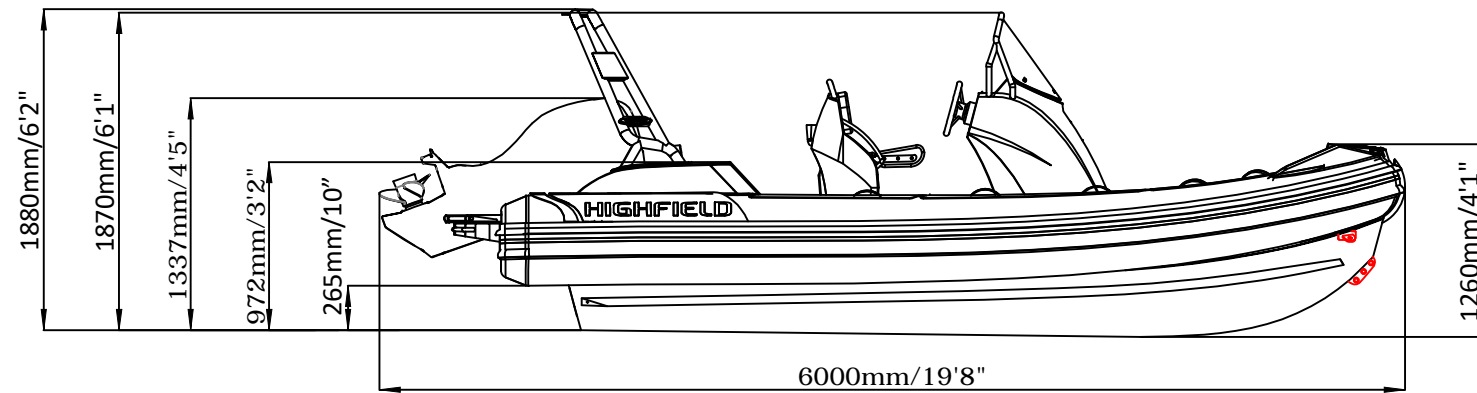

# SPORT 560

# SPECIFICATIONS

SPECIFICATIONS AND MAXIMUM CAPACITIES (Subject to change without notice. Tolerances: dimensions ±2.5%, weights ±5%)

MODEL	ISO 6185 PART	ISO 6185	Crew		#	Weight		Shaft	Outboard Engine		Sundeck		Fuel Tank Capacity		Tow post		Rollbar		Wet Weight (Approximate) 30HP (22.38KW) +Fuel		AIR CHAMBERS	Pressure					
			KG	LB		KG	LB		KG	LB	KG	LB	L	GAL	KG	LB	KG	LB	KG	LB		PSI	BAR				
SPORT 560	3	C	1188	2619	12	900	1984	XL	85.79	115	258.6	570	581	1280	17	37.5	105	27.7	12.5	27.6	17.5	38.6	918	2024	6	3.63	0.25

Boat weight includes: console, seat