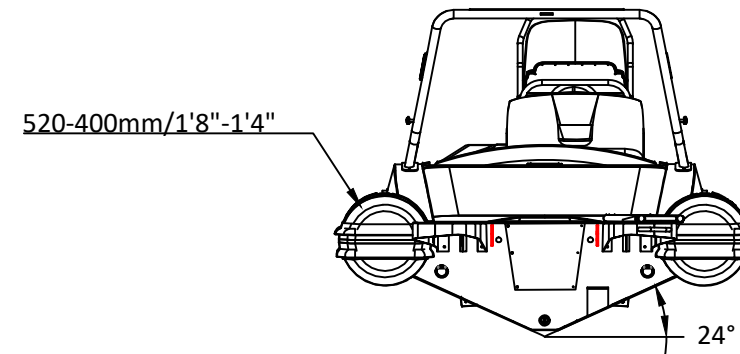

# SPECIFICATIONS

SPECIFICATIONS AND MAXIMUM CAPACITIES (Subject to change without notice. Tolerances: dimensions ±2.5%, weights ±5%)

MODEL	ISO 6185 PART	ISO 6185	Crew		#	Weight		Shaft	Outboard Engine		Sundeck		Fuel Tank Capacity		Tow post		Rollbar		Wet Weight (Approximate) 30HP (22.38KW) +Fuel		AIR CHAMBERS	Pressure					
			KG	LB		KG	LB		KG	LB	KG	LB	L	GAL	KG	LB	KG	LB	KG	LB		PSI	BAR				
SPORT 560	3	C	1188	2619	12	900	1984	XL	85.79	115	258.6	570	581	1280	17	37.5	105	27.7	12.5	27.6	17.5	38.6	918	2024	6	3.63	0.25

Boat weight includes: console, seat