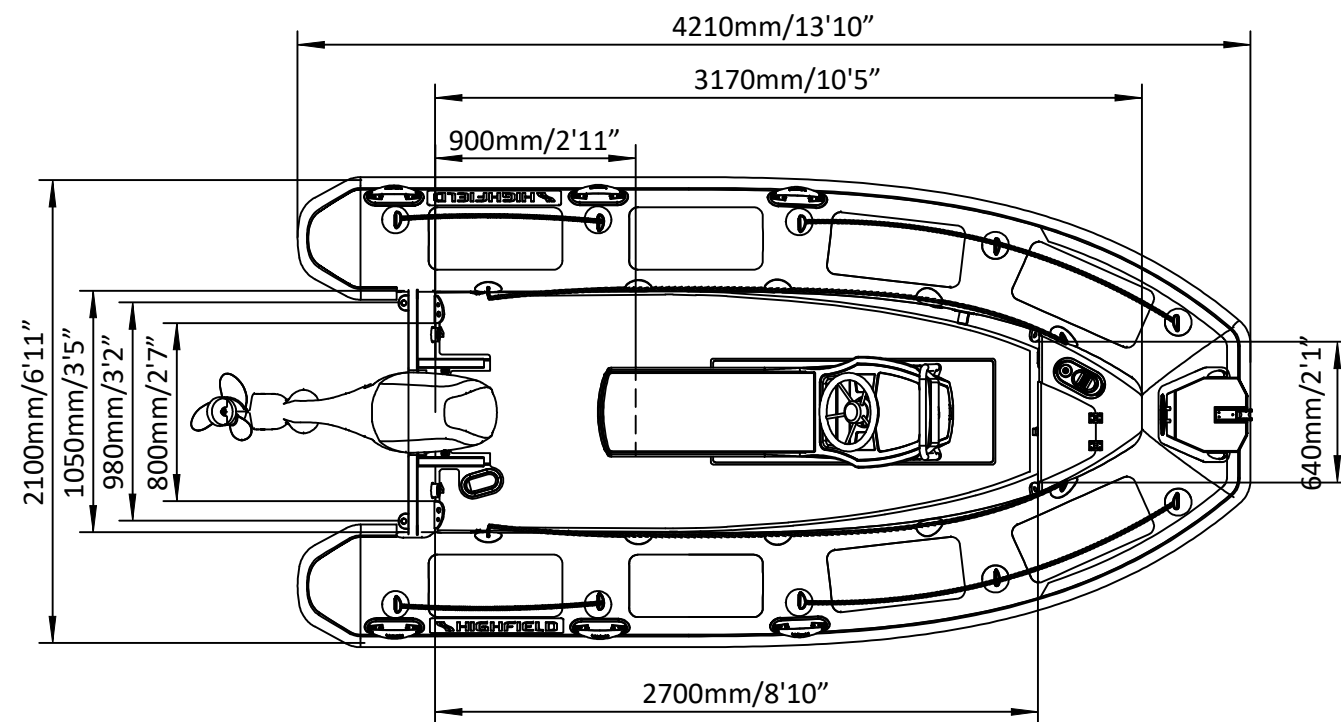

PATROL 420BS

SPECIFICATIONS

SPECIFICATIONS AND MAXIMUM CAPACITIES (Subject to change without notice. Tolerances: dimensions ±2.5%, weights ±5%)

MODEL	ISO 6185 PART	ISO 6185	Crew		#	Weight		Shaft	Outboard Engine		Sundeck		Tow post		Fuel tank Capacity		Rollbar		Wet Weight (Approximate) 60HP (44.76KW) +Fuel		AIR CHAMBERS	Pressure					
			KG	LB		KG	LB		KG	LB	KG	LB	KG	LB	KG	LB	KG	LB	KG	LB		PSI	BAR				
PA420BS	3	C	823	1814	8	600	1323	L	44.76	60	161.7	356	262	578	/	/	19	41.88	40	10.6	11.36	25	397.7	876.7	4	3.63	0.25

Boat weight includes: console

2021V2