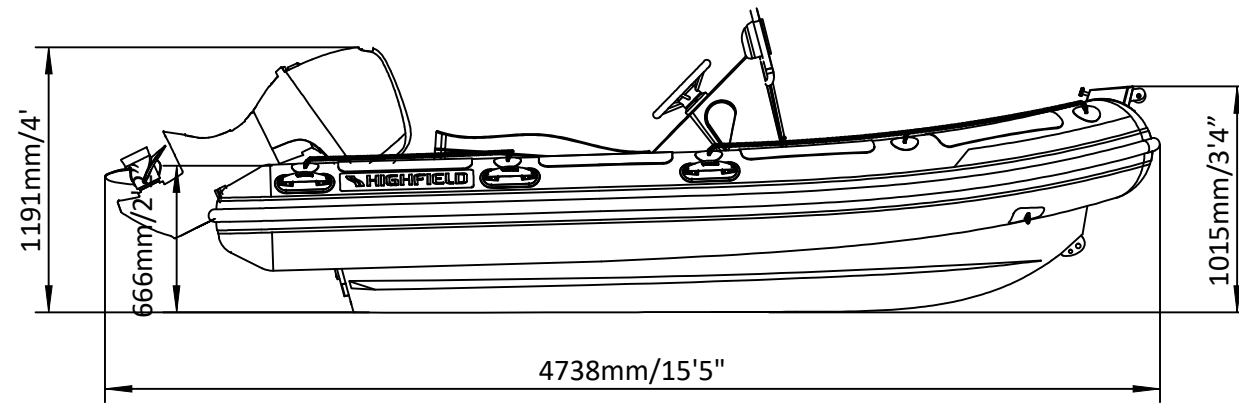

PATROL 420BS

SPECIFICATIONS

SPECIFICATIONS AND MAXIMUM CAPACITIES (Subject to change without notice. Tolerances: dimensions ±2.5%, weights ±5%)

MODEL	ISO 6185 PART	ISO 6185	Crew		#	Weight		Shaft	Outboard Engine		Sundeck		Tow post		Fuel tank Capacity		Rollbar		Wet Weight (Approximate) 60HP (44.76KW) +Fuel		AIR CHAMBERS	Pressure					
			KG	LB		KG	LB		KG	LB	KG	LB	KG	LB	KG	LB	KG	LB	KG	LB		PSI	BAR				
PA420BS	3	C	823	1814	8	600	1323	L	44.76	60	161.7	356	262	578	/	/	19	41.88	40	10.6	11.36	25	397.7	876.7	4	3.63	0.25

Boat weight includes: console

2021V2