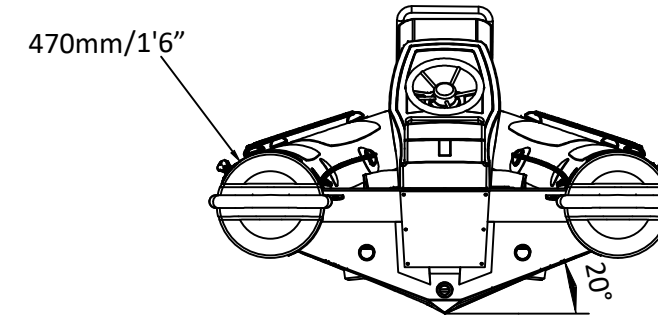

PATROL 420BS

SPECIFICATIONS

SPECIFICATIONS AND MAXIMUM CAPACITIES (Subject to change without notice. Tolerances: dimensions ±2.5%, weights ±5%)

MODEL	ISO 6185 PART	ISO 6185	Crew		#	Weight		Shaft	Outboard Engine		Sundeck		Tow post		Fuel tank Capacity		Rollbar		Wet Weight (Approximate) 60HP (44.76KW) +Fuel		AIR CHAMBERS	Pressure					
			KG	LB		KG	LB		KG	LB	KG	LB	KG	LB	KG	LB	KG	LB	KG	LB		PSI	BAR				
PA420BS	3	C	823	1814	8	600	1323	L	44.76	60	161.7	356	262	578	/	/	19	41.88	40	10.6	11.36	25	397.7	876.7	4	3.63	0.25

Boat weight includes: console

2021V2