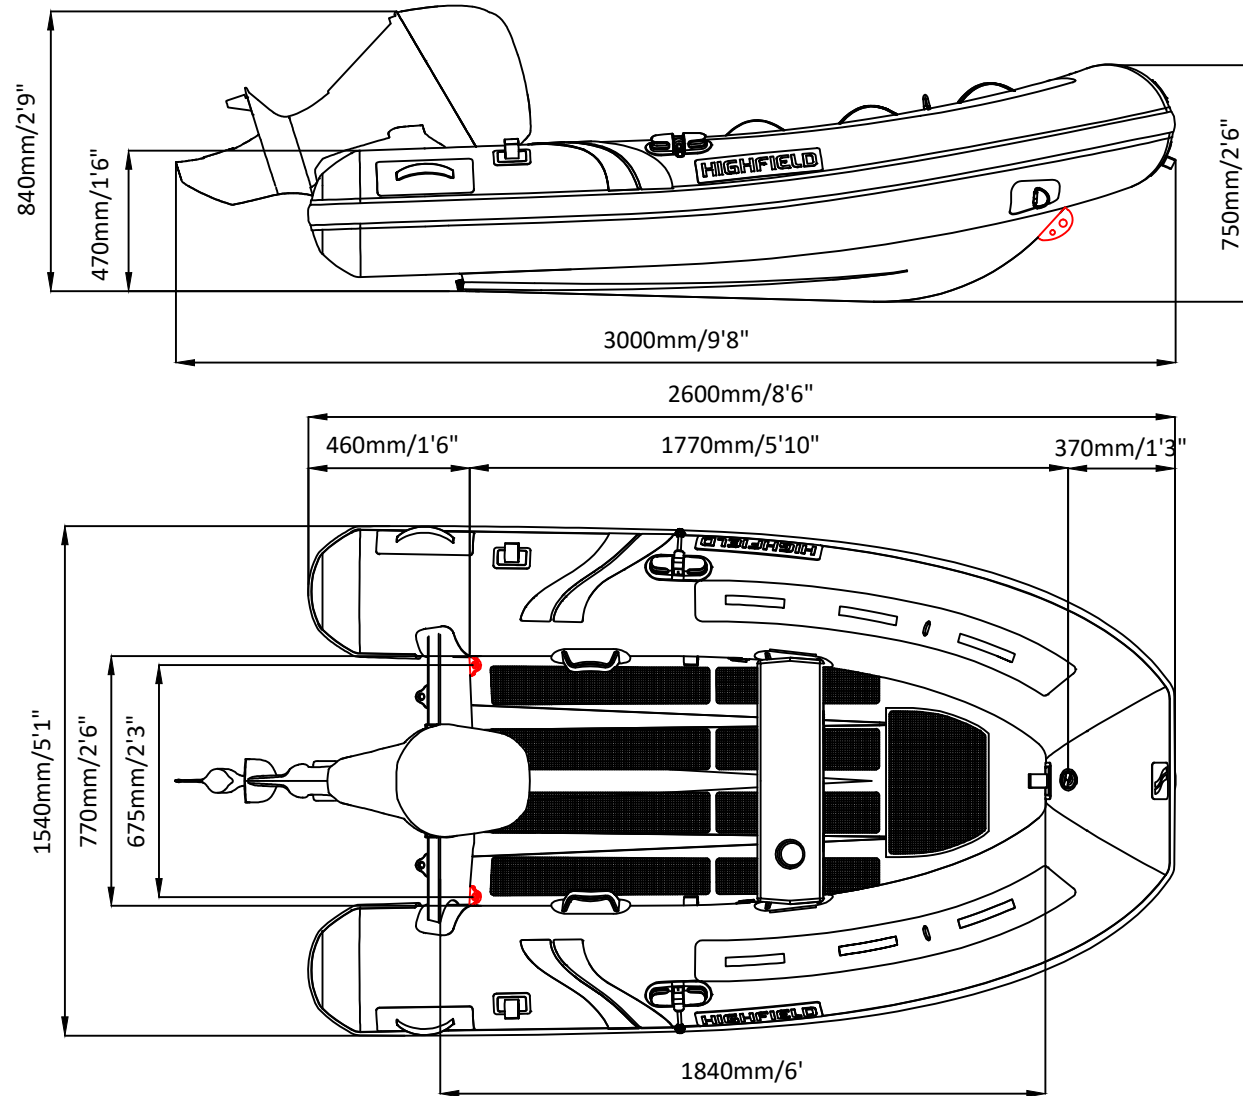

ULTRALITE 260

SPECIFICATIONS

SPECIFICATIONS AND MAXIMUM CAPACITIES (Subject to change without notice. Tolerances: Dimensions ±2.5% Weight ±5%)

| MODEL | ISO 6185 PART | ISO 6185 | Passengers | | # | Weight | | Shaft | Outboard Engine | | Molded seat | | Oars | | / | | Fuel tank Capacity | | Wet Weight (Approximate) 6HP (4.48KW) +Fuel | | AIR CHAMBERS | Pressure | | | | | |
|-------|---------------|----------|------------|-----|-----|--------|-----|-------|-----------------|----|-------------|----|------|----|-----|-----|--------------------|-----|---|----|--------------|----------|------|-----|---|------|------|
| | | | KG | LB | | KG | LB | | KG | LB | KG | LB | KG | LB | KG | LB | KG | LB | KG | LB | | PSI | BAR | | | | |
| | | | KW | HP | | KG | LB | | KG | LB | KG | LB | / | / | L | GAL | KG | LB | | | | | | | | | |
| UL260 | 2 | C | 340 | 750 | 3+1 | 263 | 579 | S | 4.48 | 6 | 40.9 | 90 | 35 | 77 | 2.5 | 5.5 | 1.5 | 3.3 | / | / | / | / | 94.9 | 209 | 3 | 3.63 | 0.25 |

Weight: boat only.

2021V4

ULTRALITE 260LT

SPECIFICATIONS

SPECIFICATIONS AND MAXIMUM CAPACITIES (Subject to change without notice.Tolerances:Dimensions ±2.5% Weight ±5%)

| MODEL | ISO 6185 PART | ISO 6185 | | | | | Outboard Engine | | Molded seat | | Oars | | / | | Fuel tank Capacity | | Wet Weight (Approximate) 10HP (7.46KW) +Fuel | | AIR CHAMBERS | | | | | | | | |
|---------|---------------|----------|-----|-----|-----|-----|-----------------|-------|-------------|----|------------|-----|----|----|--------------------|-----|--|-----|--------------|-----|---|---|-----|-----|---|------|------|
| | | | KG | LB | # | KG | LB | Shaft | Max power | | Max weight | | KG | LB | KG | LB | KG | LB | PSI | BAR | | | | | | | |
| | | | | | | | | | KW | HP | KG | LB | / | / | L | GAL | KG | LB | | | | | | | | | |
| UL260LT | 2 | C | 358 | 788 | 3+1 | 263 | 579 | S | 7.46 | 10 | 60 | 132 | 37 | 80 | 2.5 | 5.5 | 1.5 | 3.3 | / | / | / | / | 116 | 256 | 3 | 3.63 | 0.25 |

Weight: boat only.