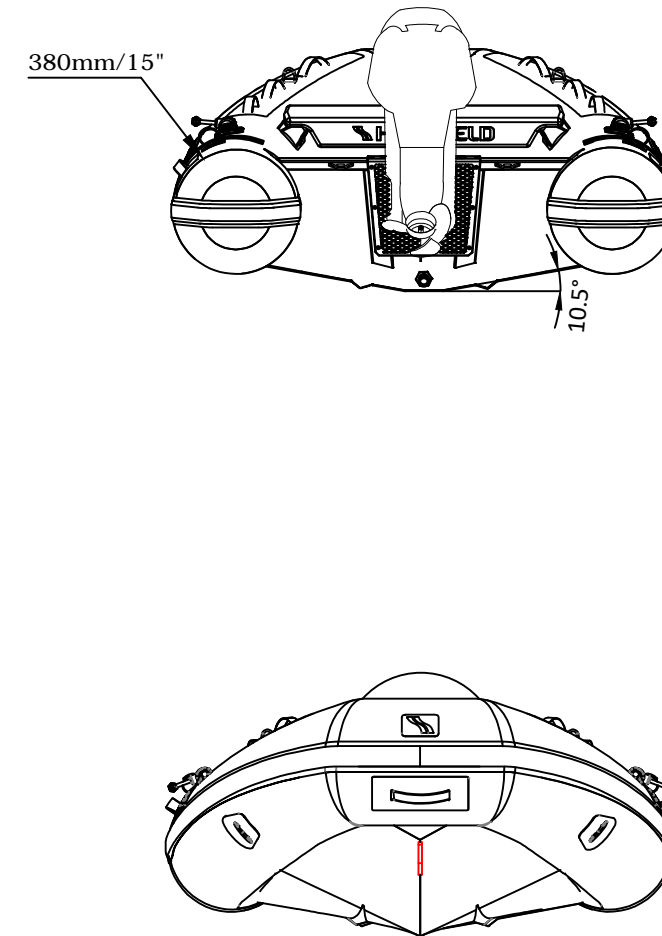

ULTRALITE 260

SPECIFICATIONS

SPECIFICATIONS AND MAXIMUM CAPACITIES (Subject to change without notice. Tolerances: Dimensions ±2.5% Weight ±5%)

| MODEL | ISO 6185 PART | ISO 6185 | Passengers | | # | Weight | | Shaft | Outboard Engine | | Molded seat | | Oars | | / | | Fuel tank Capacity | | Wet Weight (Approximate) 6HP (4.48KW) +Fuel | | AIR CHAMBERS | Pressure | | | | | |
|-------|---------------|----------|------------|-----|-----|--------|-----|-------|-----------------|----|-------------|----|------|----|-----|-----|--------------------|-----|---|----|--------------|----------|------|-----|---|------|------|
| | | | KG | LB | | KG | LB | | KG | LB | KG | LB | KG | LB | KG | LB | KG | LB | KG | LB | | PSI | BAR | | | | |
| | | | KW | HP | | KG | LB | | KG | LB | KG | LB | / | / | L | GAL | KG | LB | | | | | | | | | |
| UL260 | 2 | C | 340 | 750 | 3+1 | 263 | 579 | S | 4.48 | 6 | 40.9 | 90 | 35 | 77 | 2.5 | 5.5 | 1.5 | 3.3 | / | / | / | / | 94.9 | 209 | 3 | 3.63 | 0.25 |

Weight: boat only.

2021V4

ULTRALITE 260LT

SPECIFICATIONS

SPECIFICATIONS AND MAXIMUM CAPACITIES (Subject to change without notice.Tolerances:Dimensions ±2.5% Weight ±5%)

| MODEL | ISO 6185 PART | ISO 6185 | | | | | Outboard Engine | | Molded seat | | Oars | | / | | Fuel tank Capacity | | Wet Weight (Approximate) 10HP (7.46KW) +Fuel | | AIR CHAMBERS | | | | | | | | |
|---------|---------------|----------|-----|-----|-----|-----|-----------------|-------|-------------|----|------------|-----|----|----|--------------------|-----|--|-----|--------------|-----|---|---|-----|-----|---|------|------|
| | | | KG | LB | # | KG | LB | Shaft | Max power | | Max weight | | KG | LB | KG | LB | KG | LB | PSI | BAR | | | | | | | |
| | | | | | | | | | KW | HP | KG | LB | / | / | L | GAL | KG | LB | | | | | | | | | |
| UL260LT | 2 | C | 358 | 788 | 3+1 | 263 | 579 | S | 7.46 | 10 | 60 | 132 | 37 | 80 | 2.5 | 5.5 | 1.5 | 3.3 | / | / | / | / | 116 | 256 | 3 | 3.63 | 0.25 |

Weight: boat only.