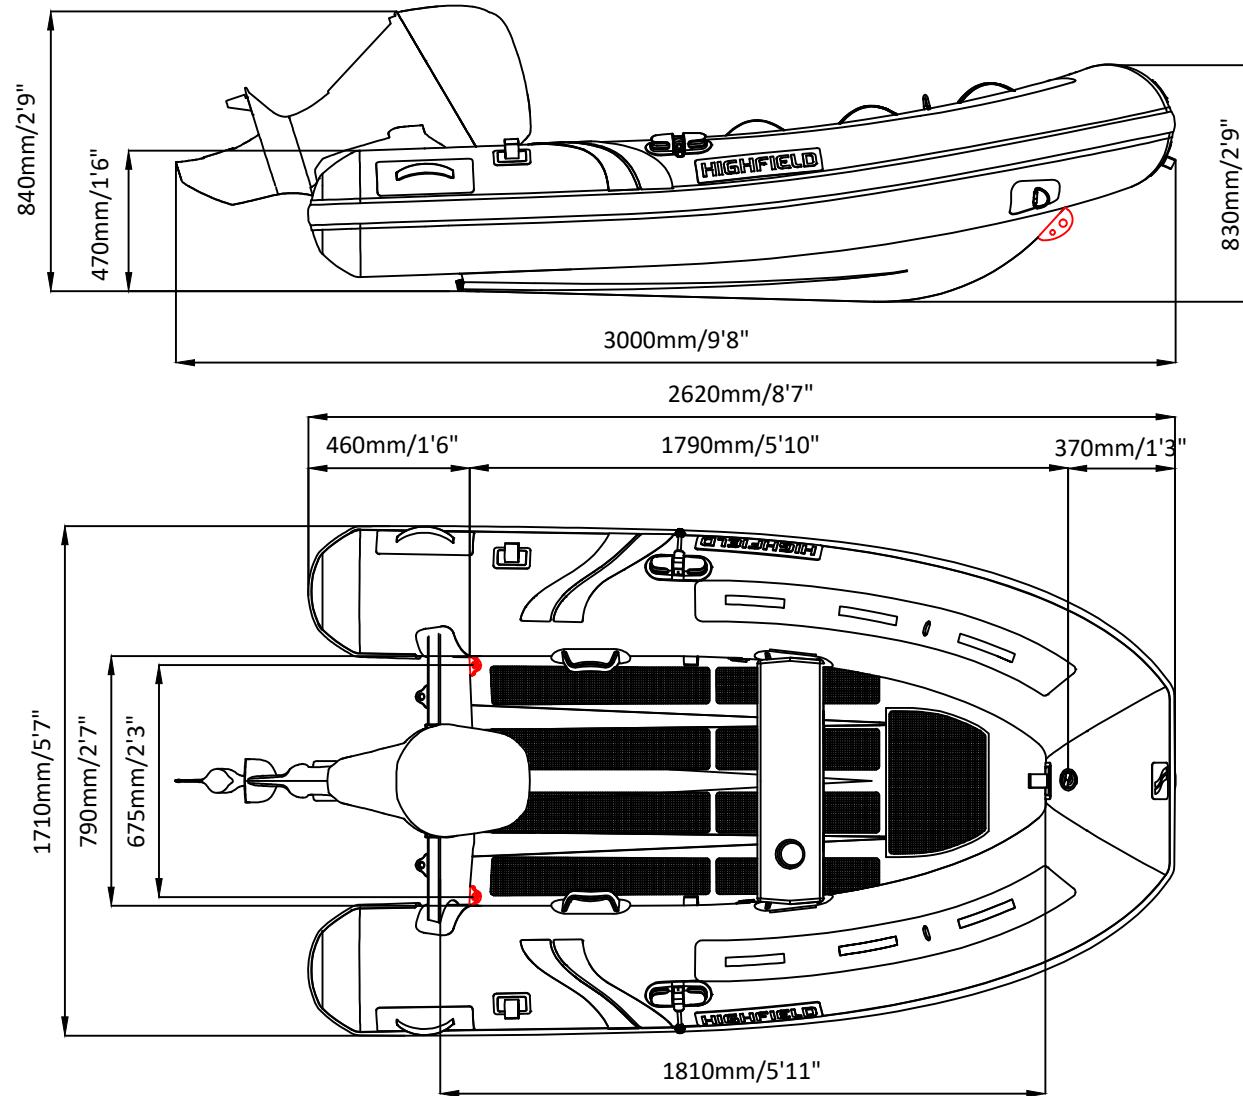

ULTRALITE 260

SPECIFICATIONS

SPECIFICATIONS AND MAXIMUM CAPACITIES (Subject to change without notice. Tolerances: Dimensions ±2.5% Weight ±5%)

| MODEL | ISO 6185 PART | ISO 6185 | Passengers | | # | Weight | | Shaft | Outboard Engine | | Molded seat | | Oars | | / | | Fuel tank Capacity | | Wet Weight (Approximate) 6HP (4.48KW) +Fuel | | AIR CHAMBERS | Pressure | | | | | |
|-------|---------------|----------|------------|-----|-----|--------|-----|-------|-----------------|----|-------------|----|------|----|-----|-----|--------------------|-----|---|----|--------------|----------|------|-----|---|------|------|
| | | | KG | LB | | KG | LB | | KG | LB | KG | LB | KG | LB | KG | LB | KG | LB | KG | LB | | PSI | BAR | | | | |
| | | | KW | HP | | KG | LB | | KG | LB | KG | LB | / | / | L | GAL | KG | LB | | | | | | | | | |
| UL260 | 2 | C | 340 | 750 | 3+1 | 263 | 579 | S | 4.48 | 6 | 40.9 | 90 | 35 | 77 | 2.5 | 5.5 | 1.5 | 3.3 | / | / | / | / | 94.9 | 209 | 3 | 3.63 | 0.25 |

Weight: boat only.

2021V4

ULTRALITE 260LT

SPECIFICATIONS

SPECIFICATIONS AND MAXIMUM CAPACITIES (Subject to change without notice.Tolerances:Dimensions ±2.5% Weight ±5%)

| MODEL | ISO 6185 PART | ISO 6185 | | | | | Outboard Engine | | Molded seat | | Oars | | / | | Fuel tank Capacity | | Wet Weight (Approximate) 10HP (7.46KW) +Fuel | | AIR CHAMBERS | | | | | | | | |
|---------|---------------|----------|-----|-----|-----|-----|-----------------|-------|-------------|----|------------|-----|----|----|--------------------|-----|--|-----|--------------|-----|---|---|-----|-----|---|------|------|
| | | | KG | LB | # | KG | LB | Shaft | Max power | | Max weight | | KG | LB | KG | LB | KG | LB | PSI | BAR | | | | | | | |
| | | | | | | | | | KW | HP | KG | LB | / | / | L | GAL | KG | LB | | | | | | | | | |
| UL260LT | 2 | C | 358 | 788 | 3+1 | 263 | 579 | S | 7.46 | 10 | 60 | 132 | 37 | 80 | 2.5 | 5.5 | 1.5 | 3.3 | / | / | / | / | 116 | 256 | 3 | 3.63 | 0.25 |

Weight: boat only.