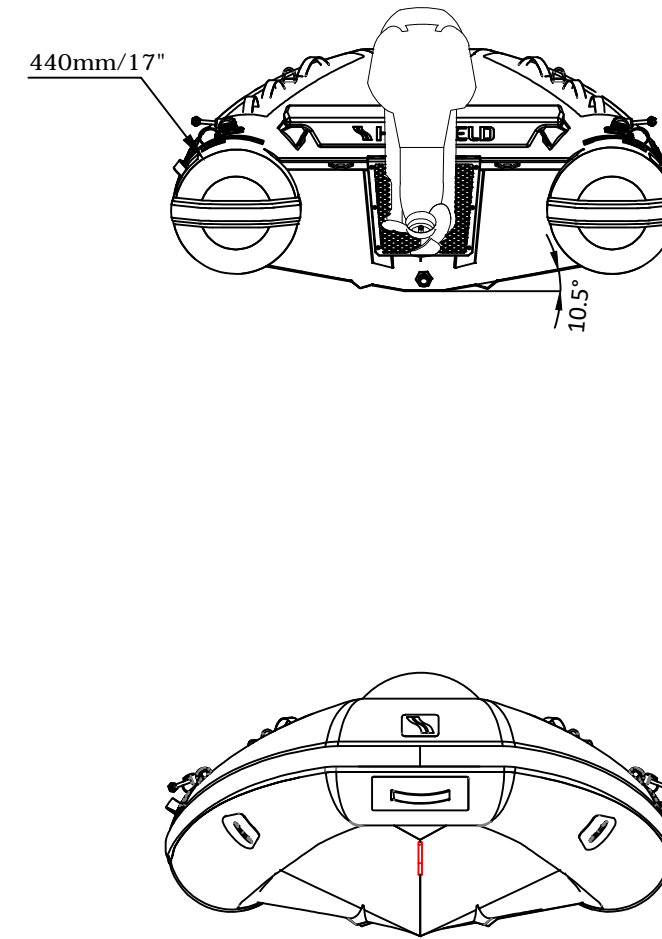

ULTRALITE 260

SPECIFICATIONS

SPECIFICATIONS AND MAXIMUM CAPACITIES (Subject to change without notice. Tolerances: Dimensions ±2.5% Weight ±5%)

| MODEL | ISO 6185 PART | ISO 6185 | Passengers | | # | Weight | | Shaft | Outboard Engine | | Molded seat | | Oars | | / | | Fuel tank Capacity | | Wet Weight (Approximate) 6HP (4.48KW) +Fuel | | AIR CHAMBERS | Pressure | | | | | |
|-------|---------------|----------|------------|-----|-----|--------|-----|-------|-----------------|----|-------------|----|------|----|-----|-----|--------------------|-----|---|----|--------------|----------|------|-----|---|------|------|
| | | | KG | LB | | KG | LB | | KG | LB | KG | LB | KG | LB | KG | LB | KG | LB | KG | LB | | PSI | BAR | | | | |
| | | | KW | HP | | KG | LB | | KG | LB | KG | LB | / | / | L | GAL | KG | LB | | | | | | | | | |
| UL260 | 2 | C | 340 | 750 | 3+1 | 263 | 579 | S | 4.48 | 6 | 40.9 | 90 | 35 | 77 | 2.5 | 5.5 | 1.5 | 3.3 | / | / | / | / | 94.9 | 209 | 3 | 3.63 | 0.25 |

Weight: boat only.

2021V4

ULTRALITE 260LT

SPECIFICATIONS

SPECIFICATIONS AND MAXIMUM CAPACITIES (Subject to change without notice.Tolerances:Dimensions ±2.5% Weight ±5%)

| MODEL | ISO 6185 PART | ISO 6185 | | | | | Outboard Engine | | Molded seat | | Oars | | / | | Fuel tank Capacity | | Wet Weight (Approximate) 10HP (7.46KW) +Fuel | | AIR CHAMBERS | | | | | | | | |
|---------|---------------|----------|-----|-----|-----|-----|-----------------|-------|-------------|----|------------|-----|----|----|--------------------|-----|--|-----|--------------|-----|---|---|-----|-----|---|------|------|
| | | | KG | LB | # | KG | LB | Shaft | Max power | | Max weight | | KG | LB | KG | LB | KG | LB | PSI | BAR | | | | | | | |
| | | | | | | | | | KW | HP | KG | LB | / | / | L | GAL | KG | LB | | | | | | | | | |
| UL260LT | 2 | C | 358 | 788 | 3+1 | 263 | 579 | S | 7.46 | 10 | 60 | 132 | 37 | 80 | 2.5 | 5.5 | 1.5 | 3.3 | / | / | / | / | 116 | 256 | 3 | 3.63 | 0.25 |

Weight: boat only.