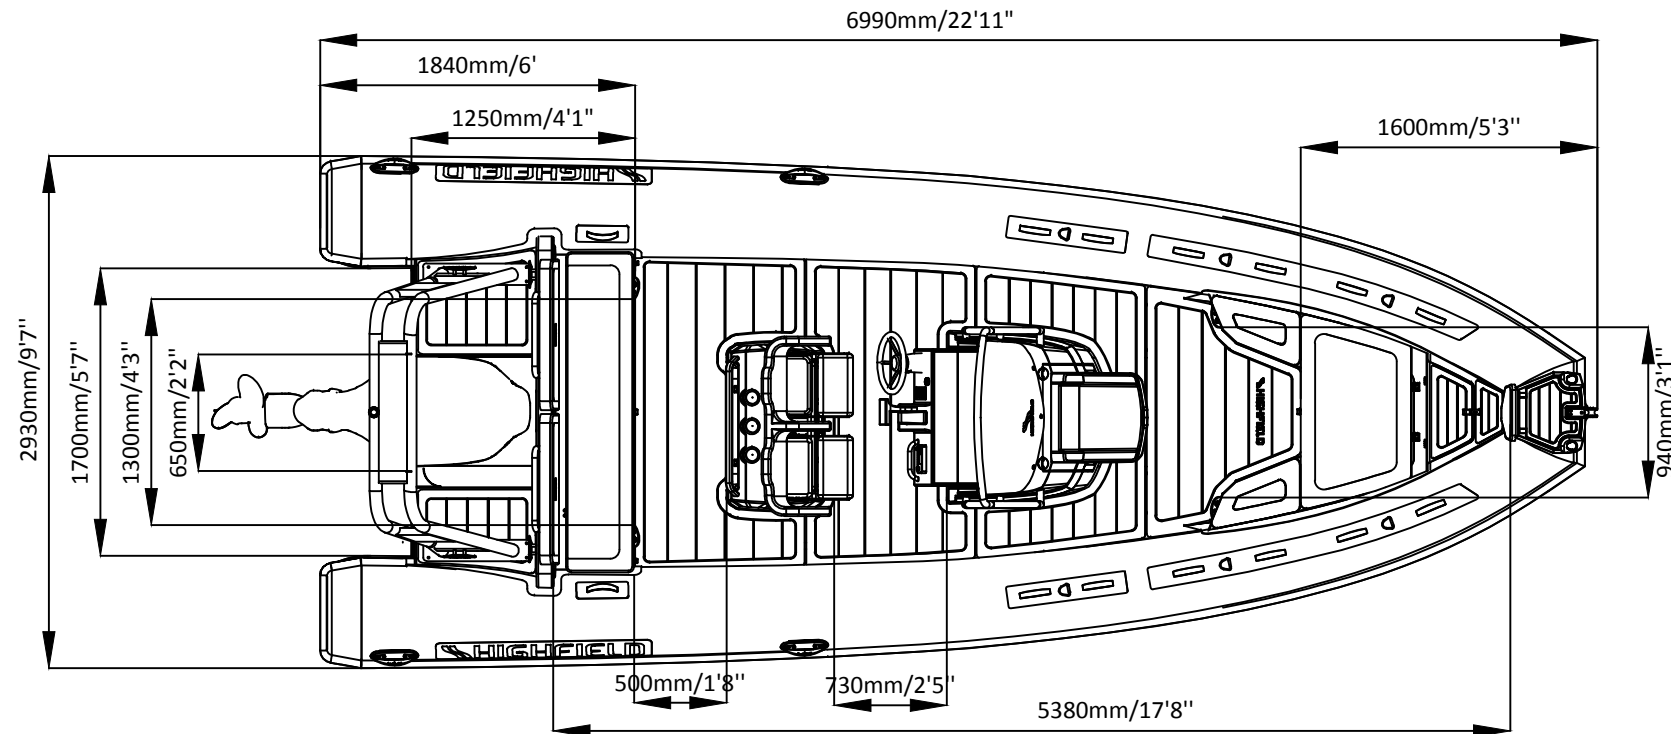

SPORT 700

SPECIFICATIONS

SPECIFICATIONS AND MAXIMUM CAPACITIES (Subject to change without notice. Tolerances: dimensions ±2.5%, weights ±5%)

MODEL	ISO 6185 PART	ISO 6185	Passengers		#	Weight		Shaft	Outboard Engine				Sundeck		Rollbar		Tow post		Fuel tank Capacity		Wet Weight (Approximate) 250HP (186.5KW) +Fuel		AIR CHAMBERS	Pressure			
			KG	LB		KG	LB		Max power	Max weight	KG	LB	KG	LB	KG	LB	KG	LB	L	GAL	KG	LB		PSI	BAR		
									KW	HP	KG	LB															
SP700	3	C	1503	3312	14	1050	2315	XL	186.5	250	312.5	689	1023	2255	9	19	24	53	/	/	285	75	1542	3400	6	3.63	0.25

Boat weight includes: console ,seat, Shower kit, Platform