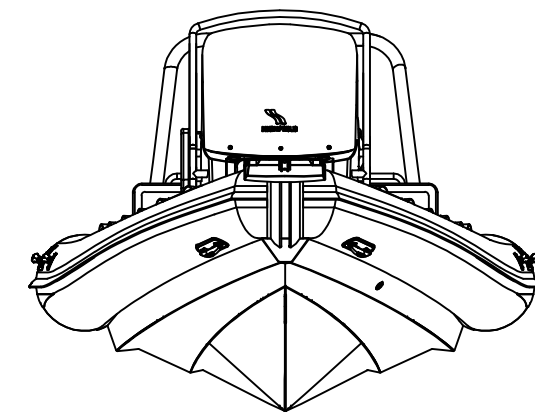

SPORT 700

SPECIFICATIONS

SPECIFICATIONS AND MAXIMUM CAPACITIES (Subject to change without notice. Tolerances: dimensions ±2.5%, weights ±5%)

MODEL	ISO 6185 PART	ISO 6185	Passengers		#	Weight		Shaft	Outboard Engine				Sundeck		Rollbar		Tow post		Fuel tank Capacity		Wet Weight (Approximate) 250HP (186.5KW) +Fuel		AIR CHAMBERS	Pressure			
			KG	LB		KG	LB		Max power	Max weight	KG	LB	KG	LB	KG	LB	KG	LB	L	GAL	KG	LB		PSI	BAR		
									KW	HP	KG	LB															
SP700	3	C	1503	3312	14	1050	2315	XL	186.5	250	312.5	689	1023	2255	9	19	24	53	/	/	285	75	1542	3400	6	3.63	0.25

Boat weight includes: console ,seat, Shower kit, Platform