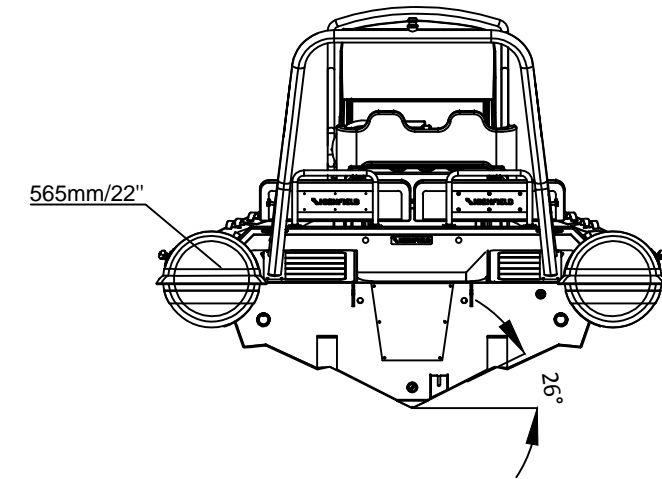

SPORT 700

SPECIFICATIONS

SPECIFICATIONS AND MAXIMUM CAPACITIES (Subject to change without notice. Tolerances: dimensions ±2.5%, weights ±5%)

MODEL	ISO 6185 PART	ISO 6185	Passengers		#	Weight		Shaft	Outboard Engine				Sundeck		Rollbar		Tow post		Fuel tank Capacity		Wet Weight (Approximate) 250HP (186.5KW) +Fuel		AIR CHAMBERS	Pressure			
			KG	LB		KG	LB		Max power	Max weight	KG	LB	KG	LB	KG	LB	KG	LB	L	GAL	KG	LB		PSI	BAR		
									KW	HP	KG	LB															
SP700	3	C	1503	3312	14	1050	2315	XL	186.5	250	312.5	689	1023	2255	9	19	24	53	/	/	285	75	1542	3400	6	3.63	0.25

Boat weight includes: console ,seat, Shower kit, Platform