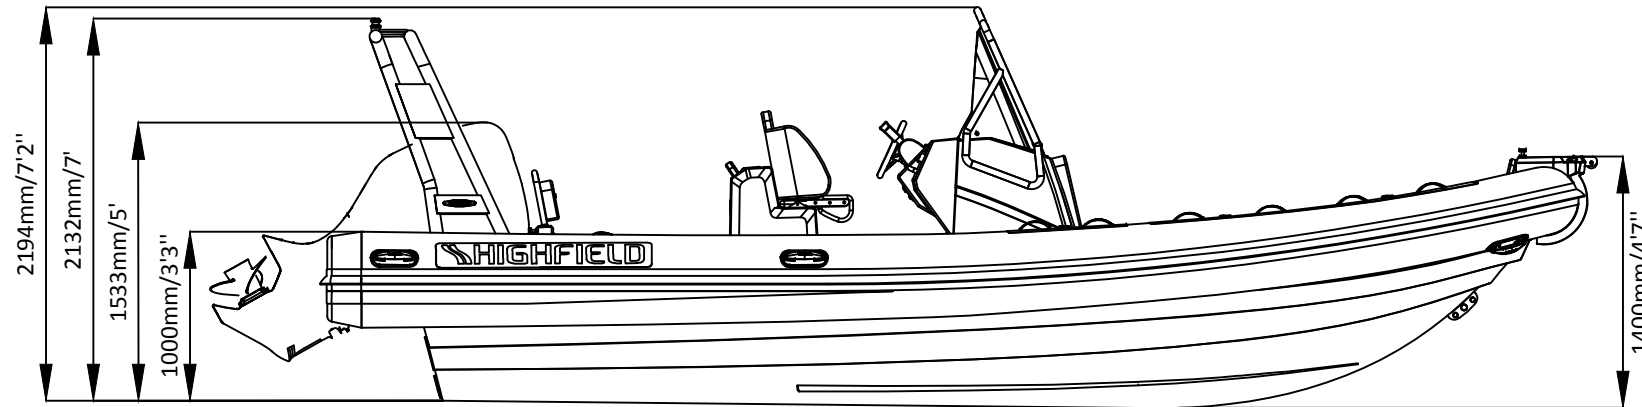

SPORT 700

SPECIFICATIONS

SPECIFICATIONS AND MAXIMUM CAPACITIES (Subject to change without notice. Tolerances: dimensions ±2.5%, weights ±5%)

MODEL	ISO 6185 PART	ISO 6185	Passengers		#	Weight		Shaft	Outboard Engine				Sundeck		Rollbar		Tow post		Fuel tank Capacity		Wet Weight (Approximate) 250HP (186.5KW) +Fuel		AIR CHAMBERS	Pressure			
			KG	LB		KG	LB		Max power	Max weight	KG	LB	KG	LB	KG	LB	KG	LB	L	GAL	KG	LB		PSI	BAR		
									KW	HP	KG	LB															
SP700	3	C	1503	3312	14	1050	2315	XL	186.5	250	312.5	689	1023	2255	9	19	24	53	/	/	285	75	1542	3400	6	3.63	0.25

Boat weight includes: console ,seat, Shower kit, Platform